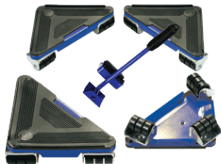

5 PIECE FURNITURE MOVER

Safe Working Load: 75kg (Per Skate)

One Handle & Four Skates

Rubber Non-Slip Tops

SKR004